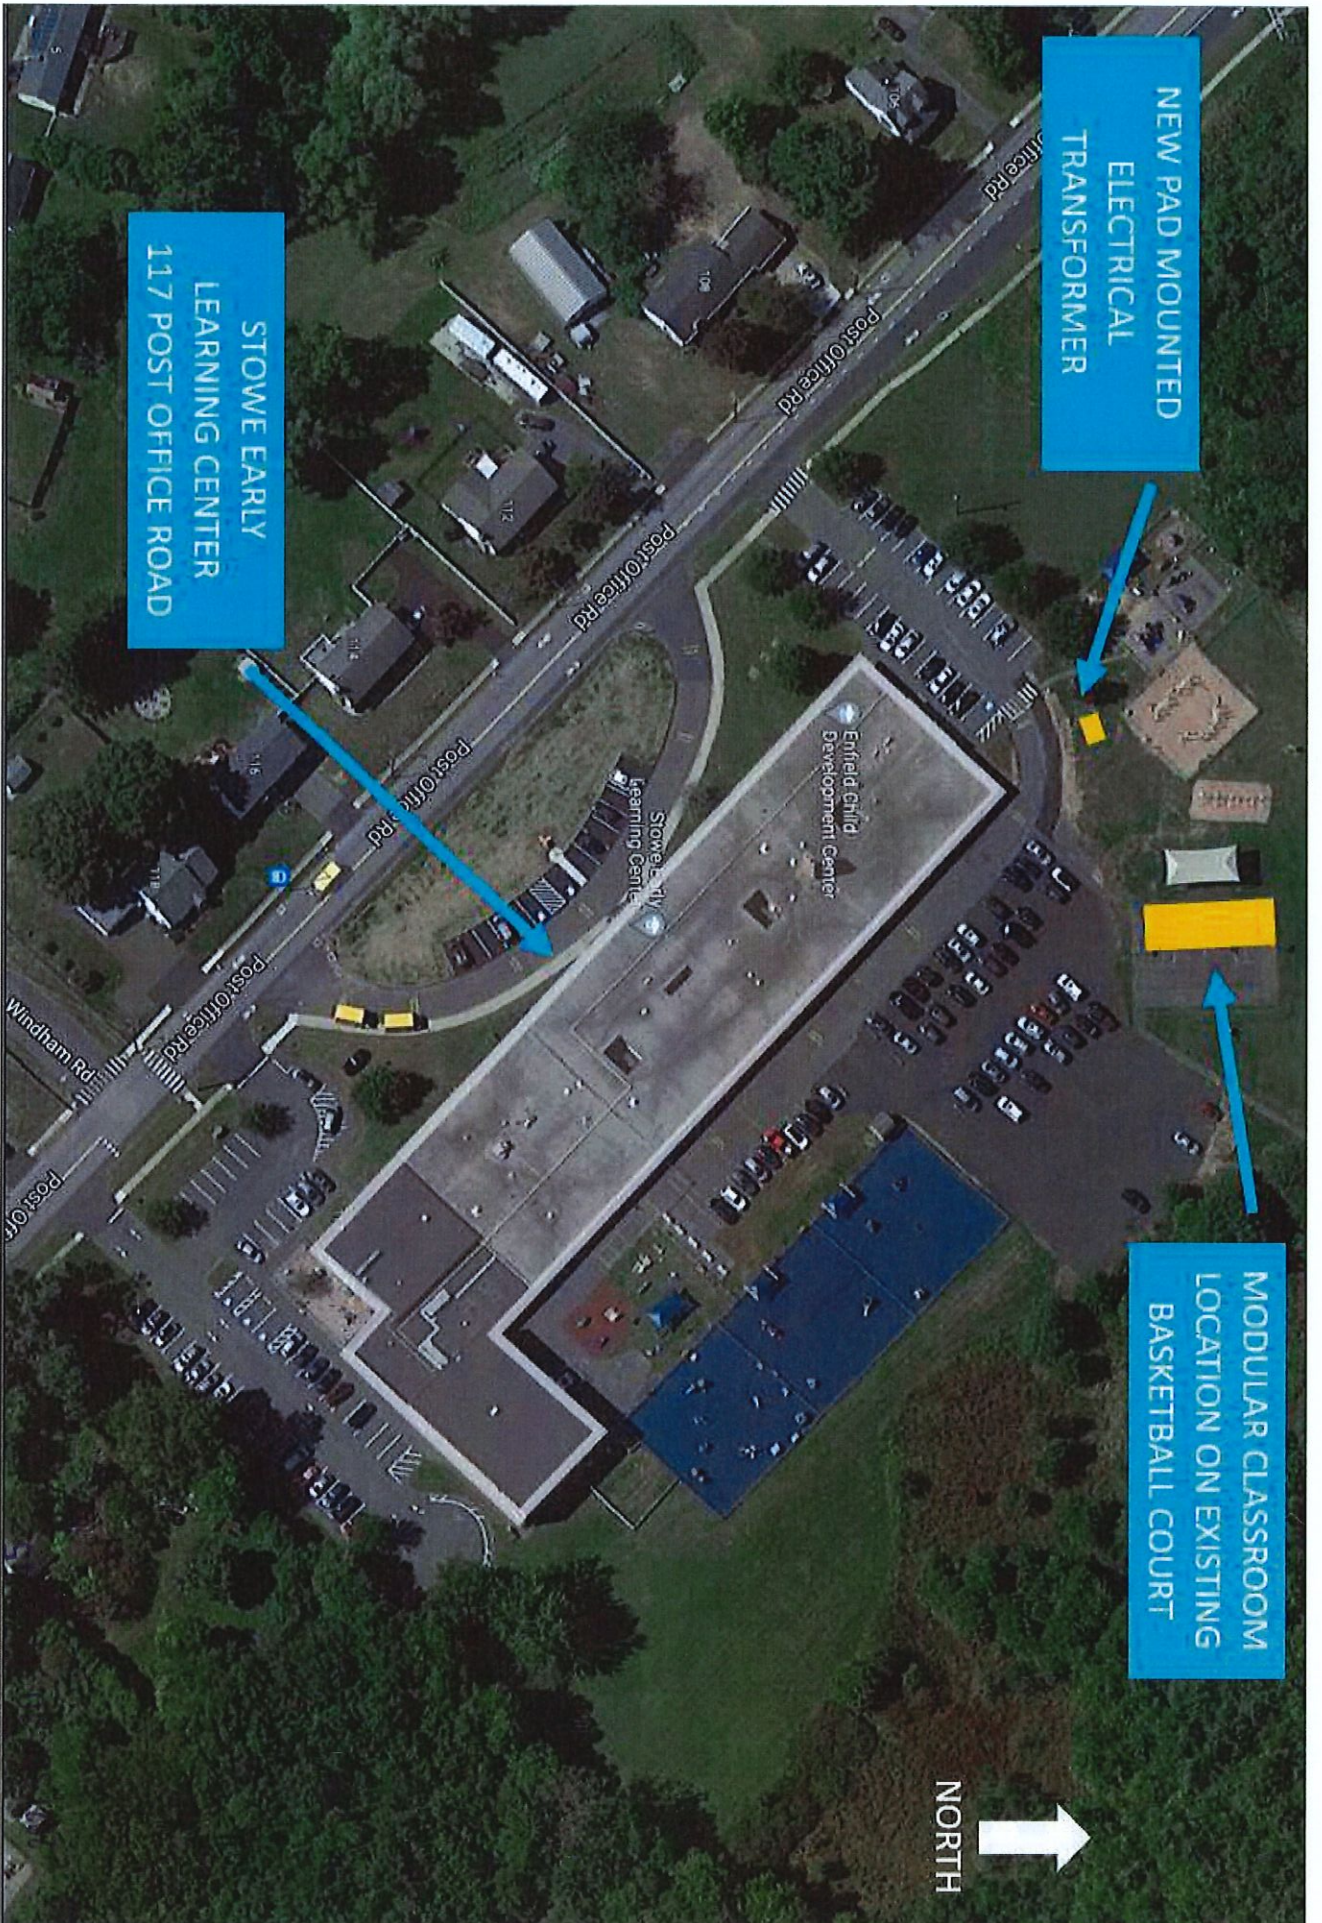

RECEIVED
ENFIELD PLANNING DEPT.

117 POST OFFICE RD

NEW PAD MOUNTED
ELECTRICAL
TRANSFORMER

STOWE EARLY
LEARNING CENTER
117 POST OFFICE ROAD

MODULAR CLASSROOM
LOCATION ON EXISTING
BASKETBALL COURT

NORTH
↑